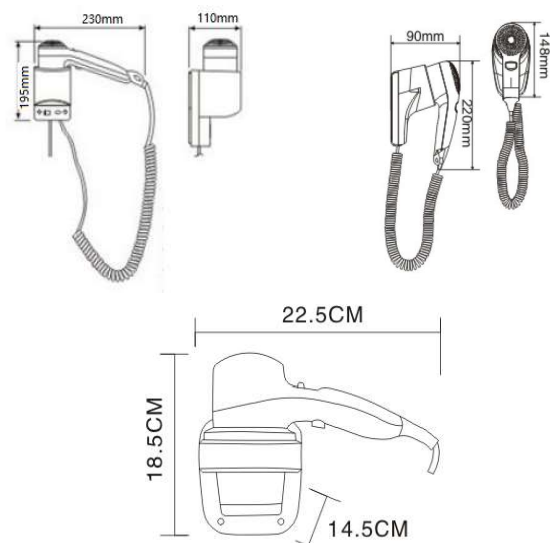

CERTIFICATE

TECHNICAL DRAWING

Tel: +86 571 888 685 70

Fax: +86 571 888 685 71

hotec@cnhotec.com

www.cnhotec.com