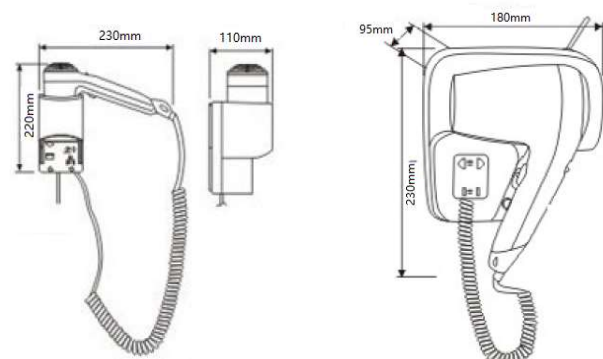

TECHNICAL DRAWING

Tel: +86 571 888 685 70

Fax: +86 571 888 685 71

hotec@cnhotec.com

www.cnhotec.com